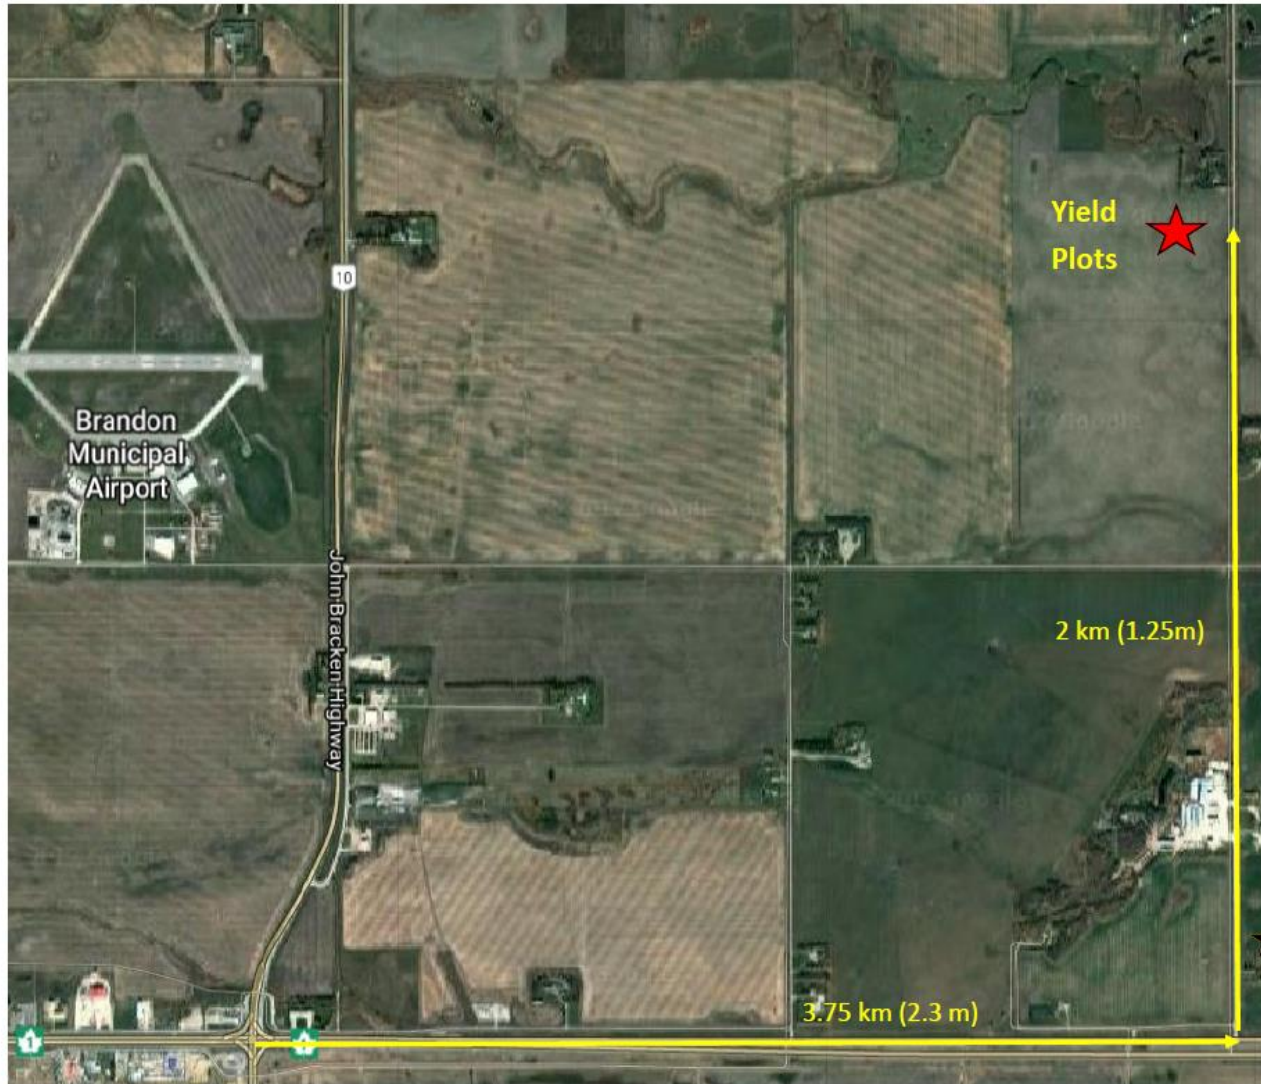

Directions to Site 2: Quintaines Field

Directions to Quintaines Field from Brandon

Directions: From the Junction of Hwys #1 & #10, travel 2.3 miles (3.75km) East and turn North at Quintaine's Livestock Dealer (there is a white bull statue on a pole) and go 1.5 miles. Entrance on west side by black water tank. (49.904510, -99.889048)