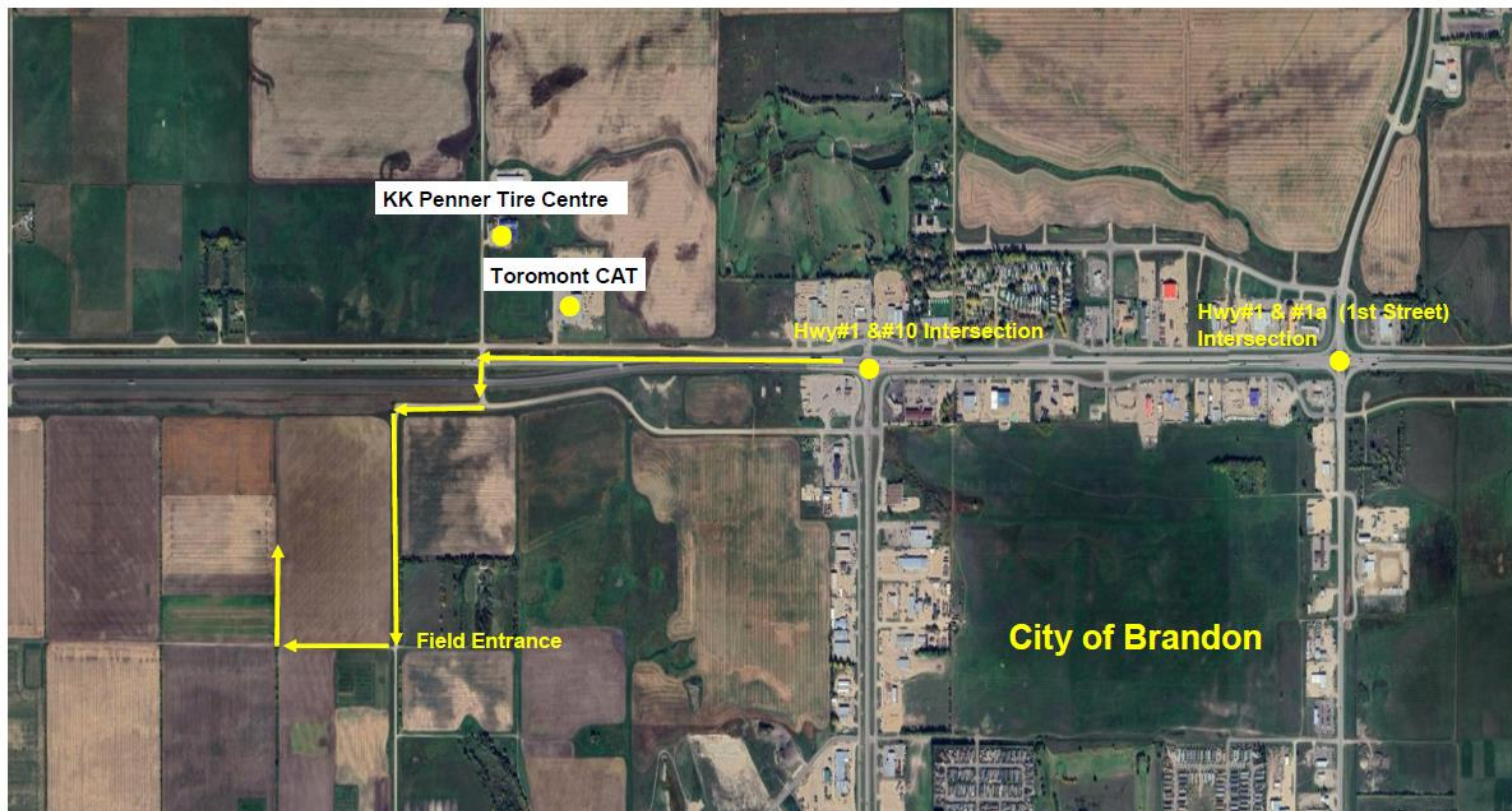

# Directions to Site 1: Beach Field

## 2023 BRDC Oat and Wheat Nursery Tour Site

Directions: From Junction of Hwys #1 & #10, travel 1.35km's West and turn South (left) at Service Road. Turn West (Right) on Service Road (34th Street) and follow road 0.85 km's, Turn West again (right) into Field and follow parking attendants. (49.881044,-99.984947)